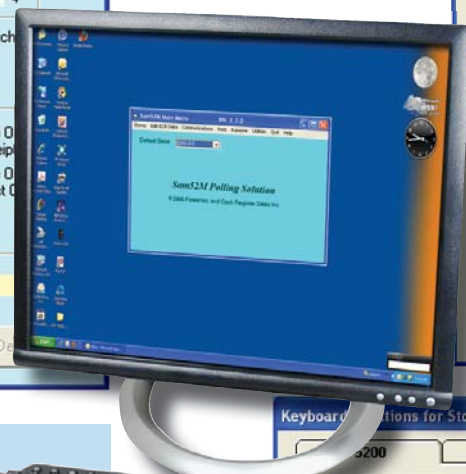

SAM Series

Polling Software for Your SAM4s Electronic Cash Register

PLU Programming For Store : GNG-8-0

PLU Lookups
PLU# 00000000000001 Descriptor FOOD

Groups
1 2 3
1 0 0

TAX
☒ 1 ☐ 3
☐ 2 ☐ 4

PLU#	Descriptor	Price	Auto Tare	Linked PLU	Mix and Match
1	FOOD	$1.00	0	0	0

☒ Preset ☐ Single Item ☐ Scalable ☐ Do Not Reset Counter After Z Report
☒ Preset Override ☐ Compulsory Non-Add# ☐ Auto Scale ☐ Preset Override In MGR Control
☒ Food Stamp ☐ Gallonage ☐ Condiment
☐ Negative ☐ Inventory Item ☐ Compulsory Condiment
☐ Hash ☐ Disable ☐ Disable Promo

Print PLU
☒ On Receipt ☐ Price On Receipt
☒ On Display ☐ Price On Guest Card
☒ On Check ☐ Price On Journal

Total Active PLUs = 117

Save Add PLU Edit PLU

Print Daily Poll File

Polling Date: 02/01/2008 Report Type: PLU Key Lock Mode: Store to Display: SHOWROOM
Grid Lines: White/Gray ☐ Zero Skip Load Table Print Table

PLU#	Count	Amount
000SHOWROOM/05-01-2008/08:56:35		
0021/PLU		
Relly's Burger 00000000000001	11.00	$7.45
$0.75 00000000000002	0.00	0.00
$1.00 00000000000003	0.00	0.00
$1.25 00000000000004	0.00	0.00
$1.50 00000000000005	0.00	0.00
$2.00 00000000000006	0.00	0.00
$2.25 00000000000007	0.00	0.00
$2.50 00000000000008	0.00	0.00
$2.75 00000000000009	0.00	0.00
$3.10 00000000000010	0.00	0.00

All PLU options are conveniently organized on a single screen. Quickly find PLUs by number or descriptor.

Polling Setup File for Store : GNG-8-0

File	X1	Z1	X2	Z2
Financial	☐	☒	☐	☐
Time	☐	☒	☐	☐
PLU	☐	☒	☐	☐
Clerks	☐	☐	☐	☐
Groups	☐	☐	☐	☐
Day	☐	☐	☐	☐
Stock	☐	☐	☐	☐
Open Check	☐	☐	☐	☐

Exit

Automate unattended polling by defining reports to be polled in distinct polling sessions.

Predefined Polling Sessions:
SAM52M Allows two predefined sessions.
SAM650 Allows one predefined session.

Keyboard Legend for Store: SHOWROOM

1	2	3	4	5	6	7	8	9
OFFED	JFEED	RCPT ON/OFF	BREADE D	CHEESE BALLS	MOZZ STICKS	FRENCH FRIES	HAMBU RGER	CALIFO RRIA
10	DINNER SALAD	HAM & CHEESE	PIZZA POPPER	MINI TACOS	TATOR TOTS	CHEESE BURGE	PATTY MELT	
25	CHEF	JALAPE	ZUCCHI NI	MINI CORN	WAFFLE FRIES	DBL CHEESE	MUSHR OOM	
50	PLU	1/2 GARLIC	POTATO SKINS	ONION RINGS	BAC CHEESE D	GRILLE		
75	GIZZAR	ONION FEDDLE	BOURB ON ST	WISCON SIN	DBL BAC	GRILLE D HAM &		
100	EXTRA SAUCE	CHICKE N	POPCO RN	DRUMM IES	GILY BURGE	SWISS HOUSE		
7	$2.00	$4.25	SOUP TOAST	HOT WINGS	SHRIMP CORN	MINI SANDWI	FISH BURGE	PIZZA
8	$2.25	$5.50	TURKEY SANDWI	HAM SANDWI	OPEN	TURKEY MELT	HAMBU RGER	CORDO N BLUE
9	$2.50	$6.00	KIDS HAMBU	KIDS CHICKE	KIDS MINI	SPECIAL FRENCH	ADD O-RING	ADD WAFFLE X
10	$2.75	$6.50	KIDS POPCO	KIDS GRILLE	KIDS DRUMM	SPECIAL $1 TATOR	$1 FRENCH	LUNCH SPECIAL

Exit Print Grid Yellow Cells Cannot Be Changed Set Cell to Blank Kelly's Burger Function Keys Set Macro Cell to Keyboard Cell

Screens differ by model and model specific features. SAM52M screens are shown as examples.

Use SAM Series Software to design and print a keyboard legend sheet for SAM4s flat keyboard ECRs or keychecks for raised keytop ECRs.